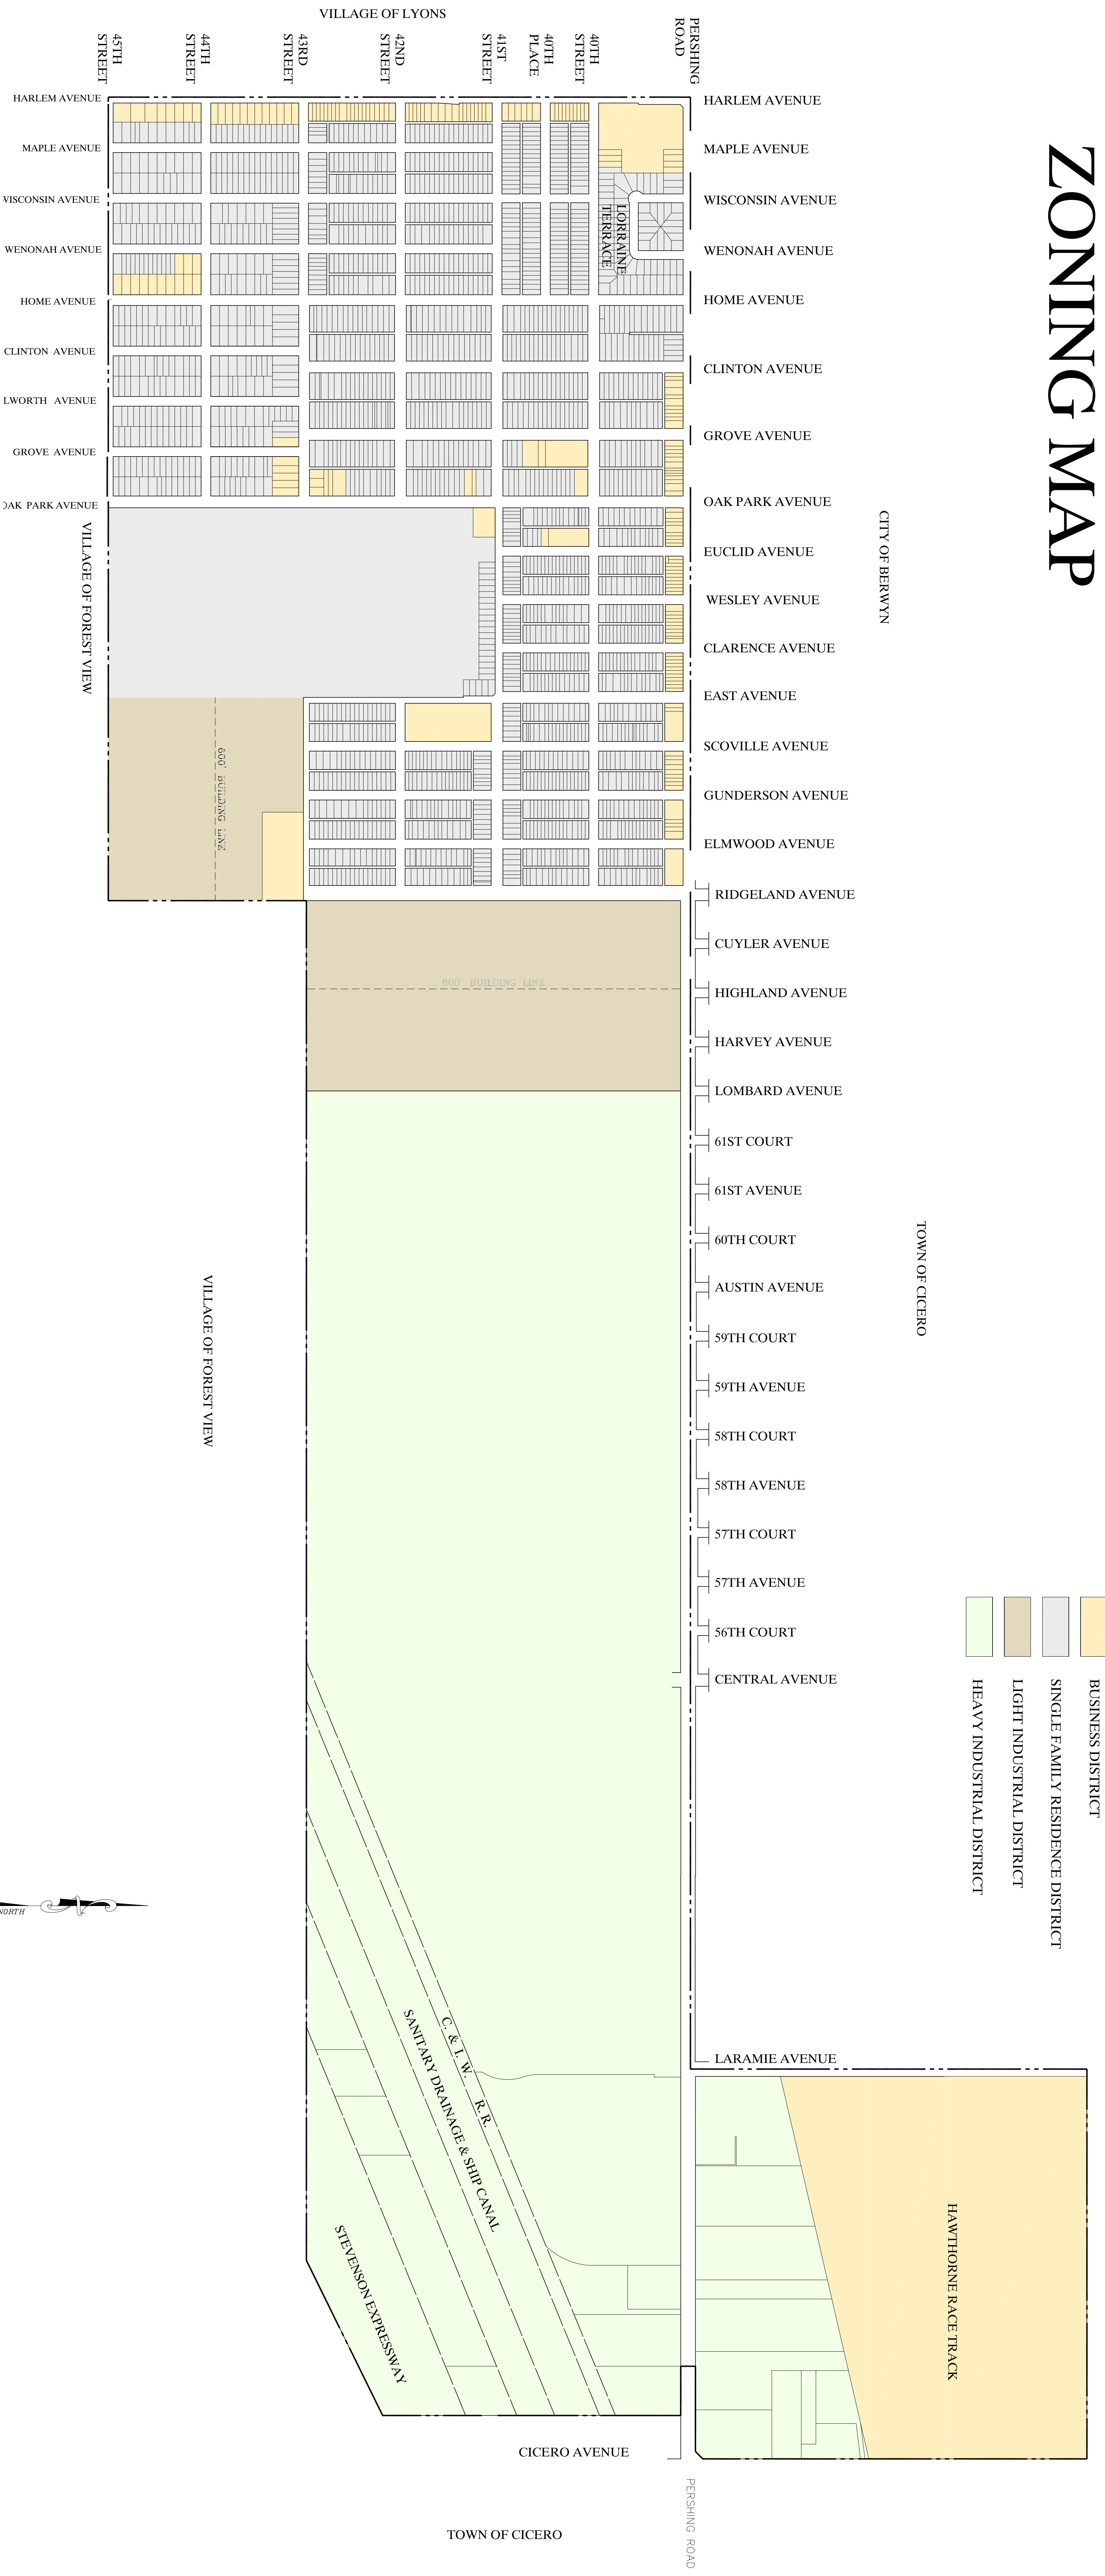

VILLAGE OF STICKNEEY ZONING MAP

ZONING DISTRICTS

- BUSINESS DISTRICT
- SINGLE FAMILY RESIDENCE DISTRICT
- LIGHT INDUSTRIAL DISTRICT
- HEAVY INDUSTRIAL DISTRICT

R E V I S I O N S

NO.	BY	DATE	NO.	BY	DATE

Frank Novotny & Associates, Inc.